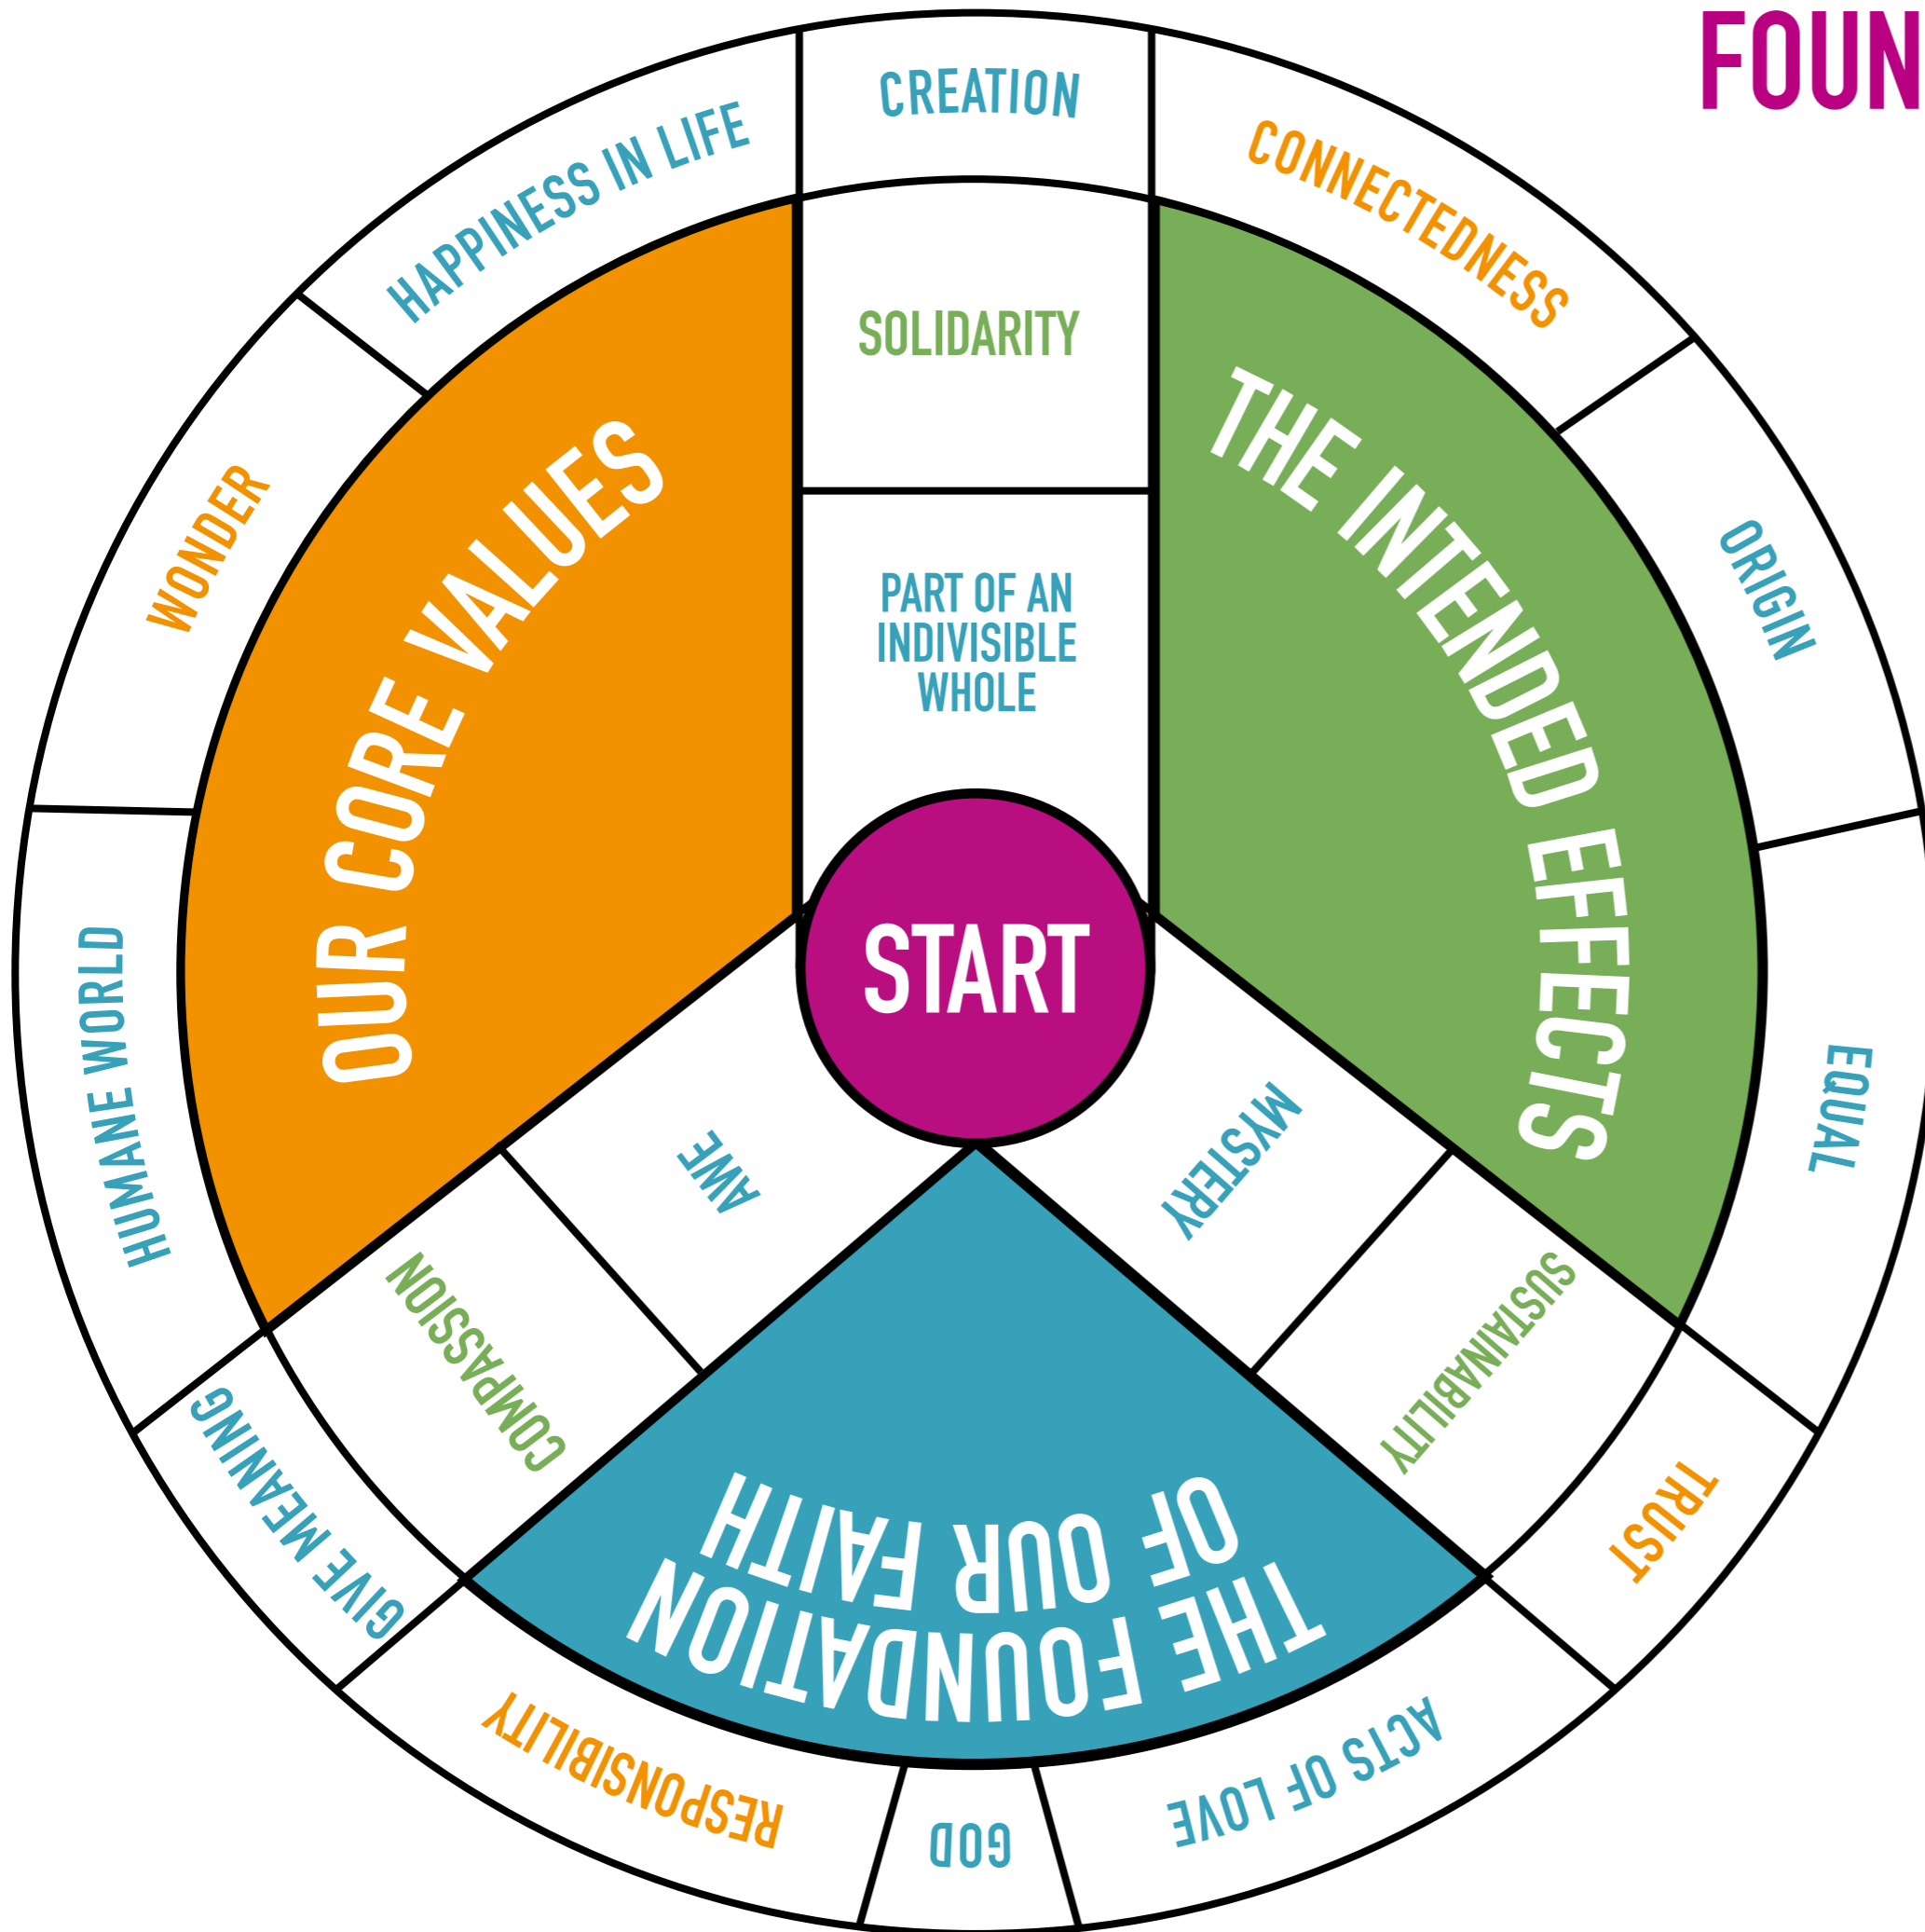

FOUNDATION OF OUR FAITH

the game

Please throw the dice. Take the number of steps on the board and answer the corresponding question. Take the talking stick for this. As long as you hold it, you cannot be interrupted. Put it down when you're done. A question may now be asked for clarification. Then it's the next player's turn.

What does this aspect mean to you?

How do you see this aspect in society?

When is this aspect under pressure?

How do you see this aspect in your apostolic community?

Ask someone else to explain or tell about this aspect.